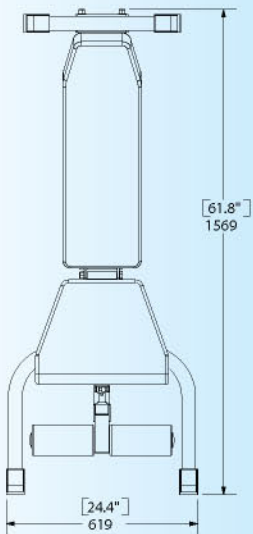

### Deluxe F/I/D Dumbbell Bench Model F602

Easiest-to-adjust dumbbell bench around. Seven different positions from decline to flat to incline. Extremely solid and stable.

- Accepts attachments.
- 2" x 3" steel construction.
- 2" thick, extra high density foam covered in black vinyl, with upholstered back covers.
- Complete Lifetime Warranty on all parts.

Optional F610  
Arm Curl Attachment

Optional F611  
Leg Extensions / Curl

Dimension: 24.4" W x 61.8" L x 19.5" H (Minimum)

Bodycraft™ is a division of Recreation Supply, Inc. P.O. Box 181 Sunbury, OH 43074  
Phone 800-990-5556 Fax:740-965-2449 [www.bodycraft.com](http://www.bodycraft.com)